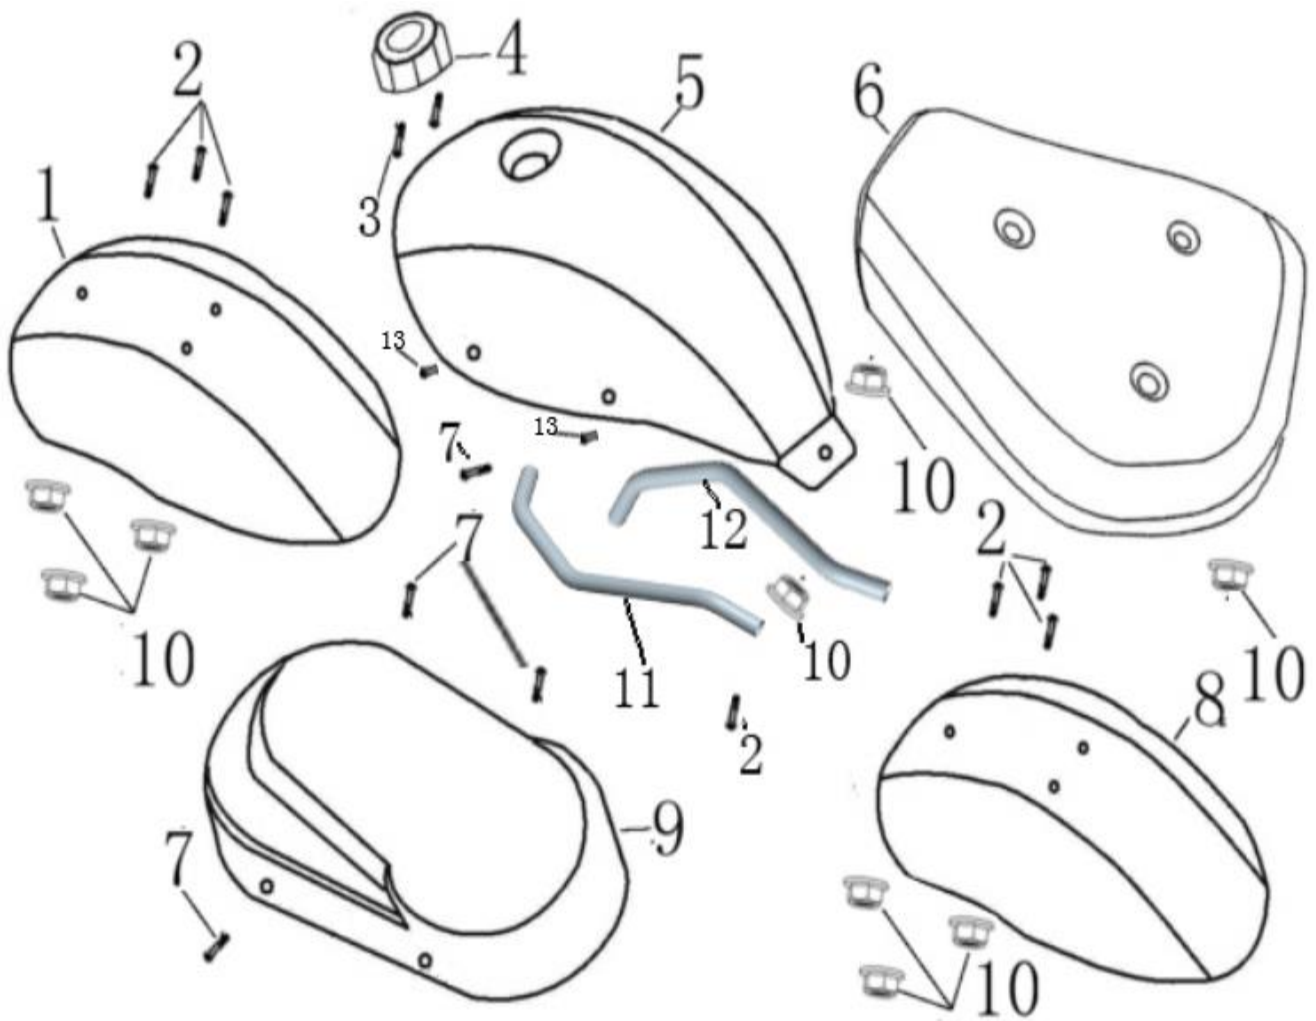

PLASTIC COVER

FIG.6

NO.	CODE	DESCRIPTION	QTY.
1	65001-PL	FRONT FENDER (PLASTIC)	1
2	578906016100	FLANGE BOLT M6X16	8
3	282342012000	GB2823 ST4.2*12 Tapping screw	2
4	65002-L	DUMMY FUEL TANK CAP	1
5	65003-LA	DUMMY FUEL TANK	1
6	51000-PL	SEAT COMP.	1
7	578906012100	FLANGE BOLT M6X12	5
8	65001-PL	REAR FENDER (PLASTIC)	1
9	65008-PL	CLUTCH COVER	1
10	617706000100	FLANGE NUT M6	11
11	57101-LB	FUEL TANK SIDE BAR ,L	1
12	57102-LB	FUEL TANK SIDE BAR ,R	1
13	90746601200005	BOLT M6X12, GB9074.6	4