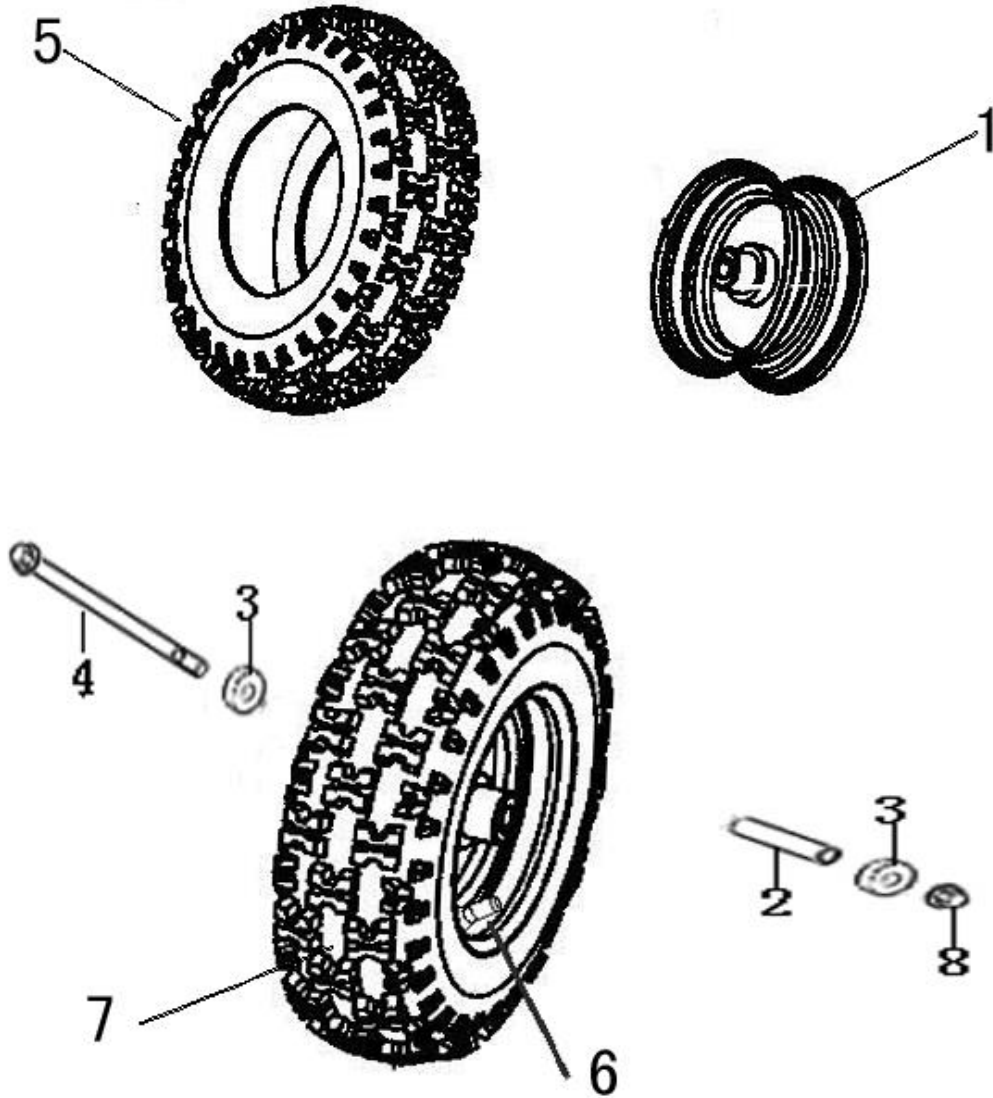

FRONT WHEEL ASSY

FIG.7

NO.	CODE	DESCRIPTION	QTY.
1	44110-L	FRONT RIM	1
2	44002-L	FRONT SPACER BUSHING	1
3	6202-2RS	BEARING 6202-2RS	2
4	44001-L	FRONT AXLE M14x1.5x310	1
5	44003-L	FRONT TIRE 19x7-8	1
6	44010-L	AIR VALVE	1
7	44100-L	FRONT WHEELASSY	1
8	618714000150	LOCKING NUT M14*1.5	1