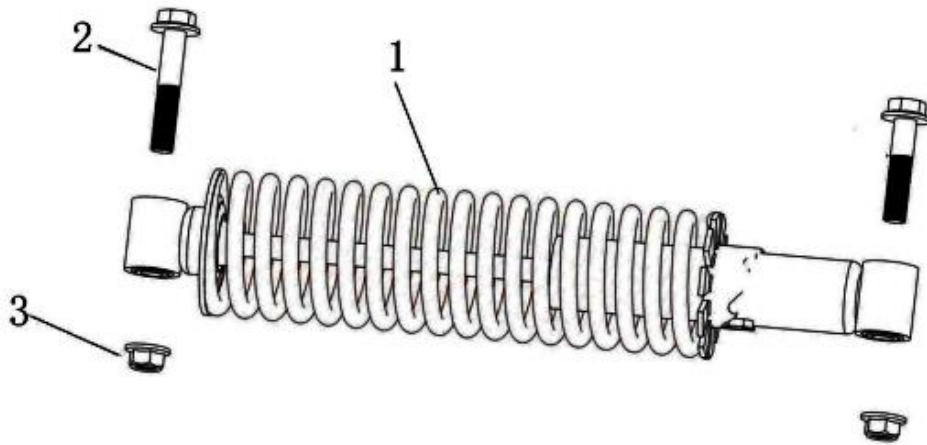

HANDLE BAR ASSY.

FIG.4

REAR SHOCK ASSY.

FIG.3

NO.	CODE	DESCRIPTION	QTY.
1	63100-LA	SHOCK ABSORBER ASSY. RR	2
2	578710040125	FLANGE BOLT M10*1.25*40	4
3	618710000125	LOCKING NUT M10X1.25	4