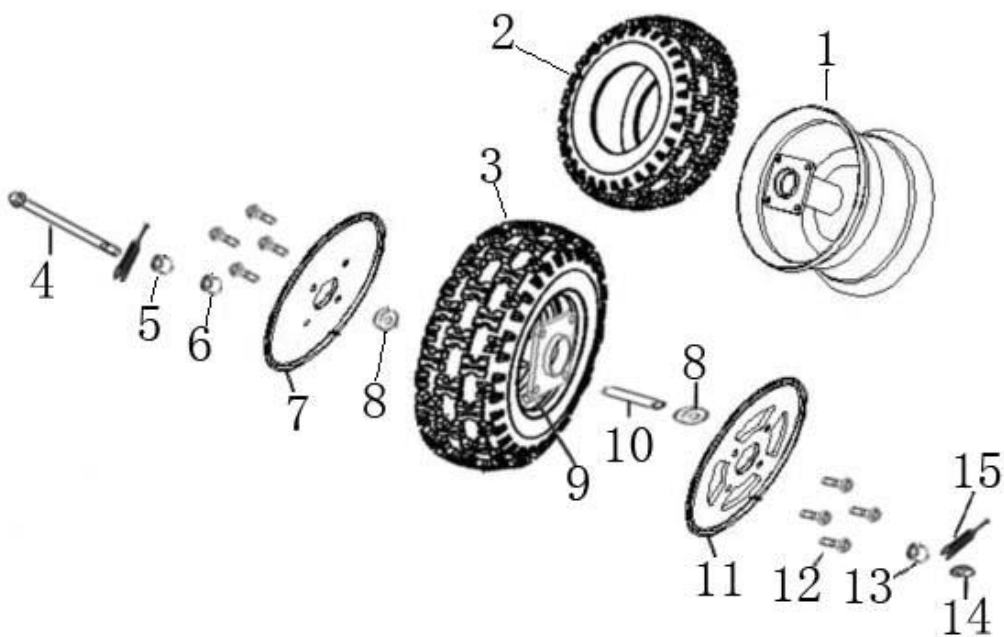

REAR WHEEL ASSY.

FIG.8

NO.	CODE	DESCRIPTION	QTY
1	54110-L	REAR RIM	1
2	44003-L	REAR TIRE 19x7-8	1
3	54100-L	REAR WHEEL ASSY.	1
4	54001-LA	REAR AXLE M14X1.5-345	1
5	54004-YL	REAR WHEEL SPACER BUSHING R $\Phi 22 \times \Phi 16-10.5$	1
6	54005-YL	REAR WHEEL SPACER BUSHING R $\Phi 22 \times \Phi 16-17.5$	1
7	54007-YL	BRAKE DISC	1
8	6202-2RS	BEARING 6202-2RS	2
9	44010-L	AIR VALVE	1
10	54011-YL	REAR WHEEL BEARING SPACER BUSHING	1
11	54006-L	GEAR-38T-420	1
12	578908025125	FLANGE BOLT M8X25	8
13	54006-PL	REAR WHEEL SPACER BUSHING L $\Phi 22 \times \Phi 16-36$	1
14	618708000150	LOCKING NUT M14*1.5	1
15	54030-L	CHAIN ADJUSTER COMP.	2

NO.	CODE	DESCRIPTION	QTY.
1	9.500.001-B	FRONT CLUTCH 80T w/ bearing	1
2	10011-LA	COLLAR $\Phi 30 \times \Phi 20 \times 18$	1
3	10012-LA	WASHER $\Phi 30 \times \Phi 20 \times 1$	2
4	9.300.008	BUSHING BOLCK	1
5	57870805512505	BOLT, M8X55, GB5787	1
6	9.100.018	BELT	1
7	9.500.010	DRIVEN PULLEY	1