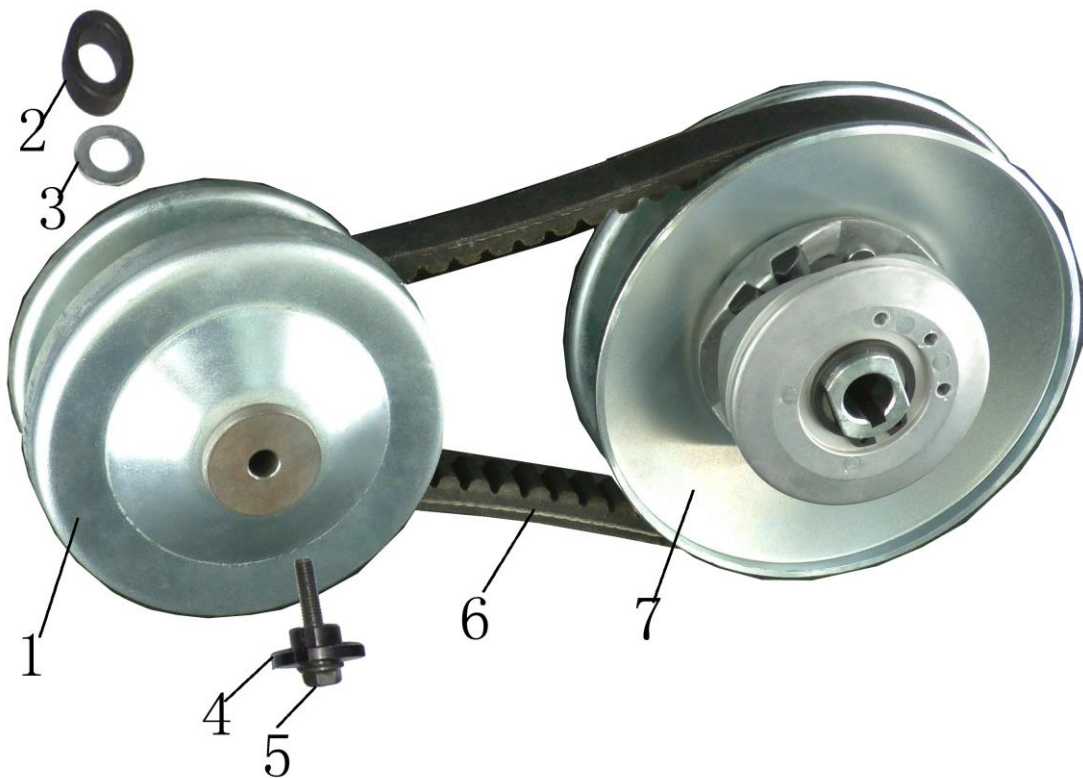

NO.	CODE	DESCRIPTION	QTY.
1	9.500.001-B	FRONT CLUTCH 80T w/ bearing	1
2	10011-LA	COLLAR $\Phi 30 \times \Phi 20 \times 18$	1
3	10012-LA	WASHER $\Phi 30 \times \Phi 20 \times 1$	2
4	9.300.008	BUSHING BOLCK	1
5	57870805512505	BOLT, M8X55, GB5787	1
6	9.100.018	BELT	1
7	9.500.010	DRIVEN PULLEY	1