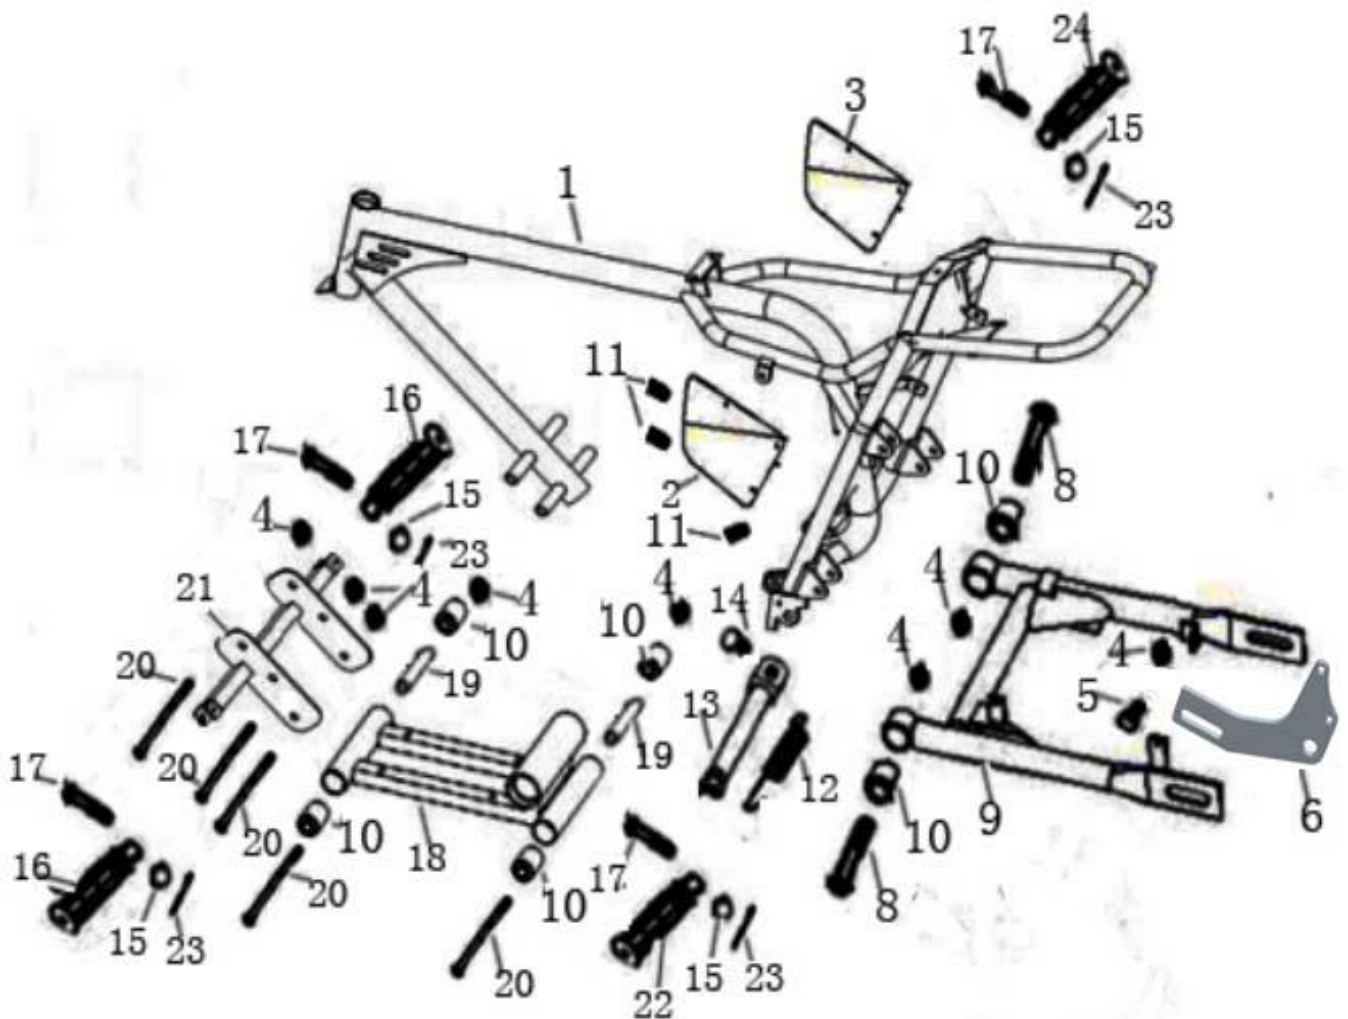

**MINI BIKE PARTS MANUAL**  
**( MB200-HB)**

**2018-01-12**

FRAME GROUP

FIG. 1-1

NO.	CODE	DESCRIPTION	QTY
1	57100-LB	FRAME BODY COMP.	1
2	58001-PL	DUMMY PLATE. L	1
3	58002-PL	DUMMY PLATE. R	1
4	618710000125	LOCKING NUT M10x1.25	7
5	578910020125	BOLT M10X1.25X20, GB5789	1
6	44105-YL	RR. BRAKE CONNECTING ROD	1
8	57891006012505	FLANGE BOLT M10*1.25*60	2
9	58210-PL	REAR SWING ARM	1
10	7.020.077	SHOCK ABSORBING BUSHING φ10*φ30*30/35	6
11	578906016125	FLANGE BOLT M6X16	6
12	58401-L	SIDE STAND SPRING	1

FRAME GROUP

FIG. 1-2

NO.	CODE	DESCRIPTION	QTY
13	58410--PL	SIDE STAND	1
14	58402-L	SIDE STAND BOLT	1
15	96000600000002	WASHER $\phi 6$ , GB96	4
16	58510-L	PEDAL	2
17	88200060350002	PIN $\phi 6 \times 35$	4
18	58040-LB	ENGINE LIFTING BRACKET	1
19	58011-LA	ENGINE BRACKET SPACER	1
20	578910170125	FLANGE BOLT M10X1.25X170	4
21	58050-LA	ENGINE PYLON FIXED	1
22	58520-LB	PEDAL.RR.L	1
23	GB911502000002	COTTER PIN $\phi 1.5 \times 20$	4
24	58530-LB	PEDAL.RR.R	1

DRIVE ASSY

FIG. 2

NO.	CODE	DESCRIPTION	QTY
1	58210-LB	CLUTCH COVER MOUNTING PLATE (UP)	1
2	58220-LB	CLUTCH COVER MOUNTING PLATE (DOWN)	1
3	578908016125	FLANGE BOLT M8X16	4
4	6004-2RS	BEARING 6004-2RS	2
5	8.011.057-LA	TRANSITIONAL SHAFT	1
6	8011077080G000	OUTPUT GEAR-10T-420	1
7	618716000150	LOCKING NUT M16X1.5	1
8	58209-PL1	KEY 5X5-70	1
9	420-104	DRIVE CHAIN 420-104	1
10	420-10	420 CHAIN MASTER LINK	1
11	578906012100	FLANGE BOLT M6X12	2
12	58003-PL	CHAIN COVER	1

NO.	CODE	DESCRIPTION	QTY.
1	9.500.001-B	FRONT CLUTCH 80T w/ bearing	1
2	10011-LA	COLLAR $\Phi 30 \times \Phi 20 \times 18$	1
3	10012-LA	WASHER $\Phi 30 \times \Phi 20 \times 1$	2
4	9.300.008	BUSHING BOLCK	1
5	57870805512505	BOLT, M8X55, GB5787	1
6	9.100.018	BELT	1
7	9.500.010	DRIVEN PULLEY	1