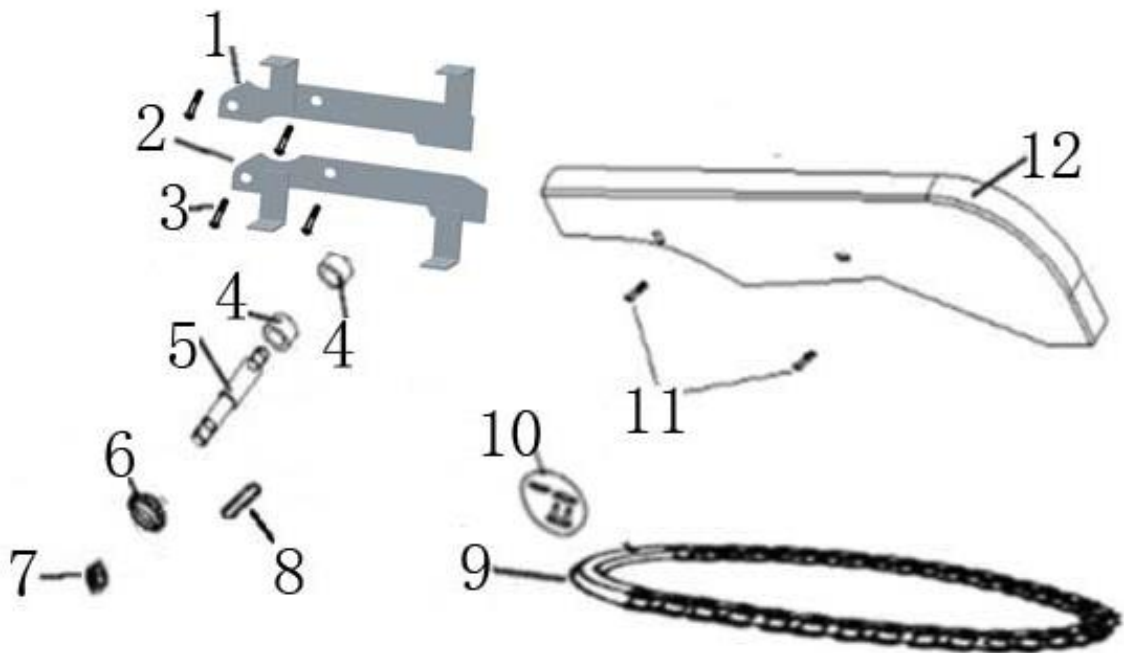

**MINI BIKE PARTS MANUAL**  
**( MB200-HB)**

**2018-01-12**

FRAME GROUP

FIG. 1-1

NO.	CODE	DESCRIPTION	QTY
1	57100-LB	FRAME BODY COMP.	1
2	58001-PL	DUMMY PLATE. L	1
3	58002-PL	DUMMY PLATE. R	1
4	618710000125	LOCKING NUT M10x1.25	7
5	578910020125	BOLT M10X1.25X20, GB5789	1
6	44105-YL	RR. BRAKE CONNECTING ROD	1
8	57891006012505	FLANGE BOLT M10*1.25*60	2
9	58210-PL	REAR SWING ARM	1
10	7.020.077	SHOCK ABSORBING BUSHING φ10*φ30*30/35	6
11	578906016125	FLANGE BOLT M6X16	6
12	58401-L	SIDE STAND SPRING	1

FRAME GROUP

FIG. 1-2

NO.	CODE	DESCRIPTION	QTY
13	58410--PL	SIDE STAND	1
14	58402-L	SIDE STAND BOLT	1
15	96000600000002	WASHER $\phi 6$ , GB96	4
16	58510-L	PEDAL	2
17	88200060350002	PIN $\phi 6 \times 35$	4
18	58040-LB	ENGINE LIFTING BRACKET	1
19	58011-LA	ENGINE BRACKET SPACER	1
20	578910170125	FLANGE BOLT M10X1.25X170	4
21	58050-LA	ENGINE PYLON FIXED	1
22	58520-LB	PEDAL.RR.L	1
23	GB911502000002	COTTER PIN $\phi 1.5 \times 20$	4
24	58530-LB	PEDAL.RR.R	1

DRIVE ASSY

FIG. 2

NO.	CODE	DESCRIPTION	QTY
1	58210-LB	CLUTCH COVER MOUNTING PLATE (UP)	1
2	58220-LB	CLUTCH COVER MOUNTING PLATE (DOWN)	1
3	578908016125	FLANGE BOLT M8X16	4
4	6004-2RS	BEARING 6004-2RS	2
5	8.011.057-LA	TRANSITIONAL SHAFT	1
6	8011077080G000	OUTPUT GEAR-10T-420	1
7	618716000150	LOCKING NUT M16X1.5	1
8	58209-PL1	KEY 5X5-70	1
9	420-104	DRIVE CHAIN 420-104	1
10	420-10	420 CHAIN MASTER LINK	1
11	578906012100	FLANGE BOLT M6X12	2
12	58003-PL	CHAIN COVER	1