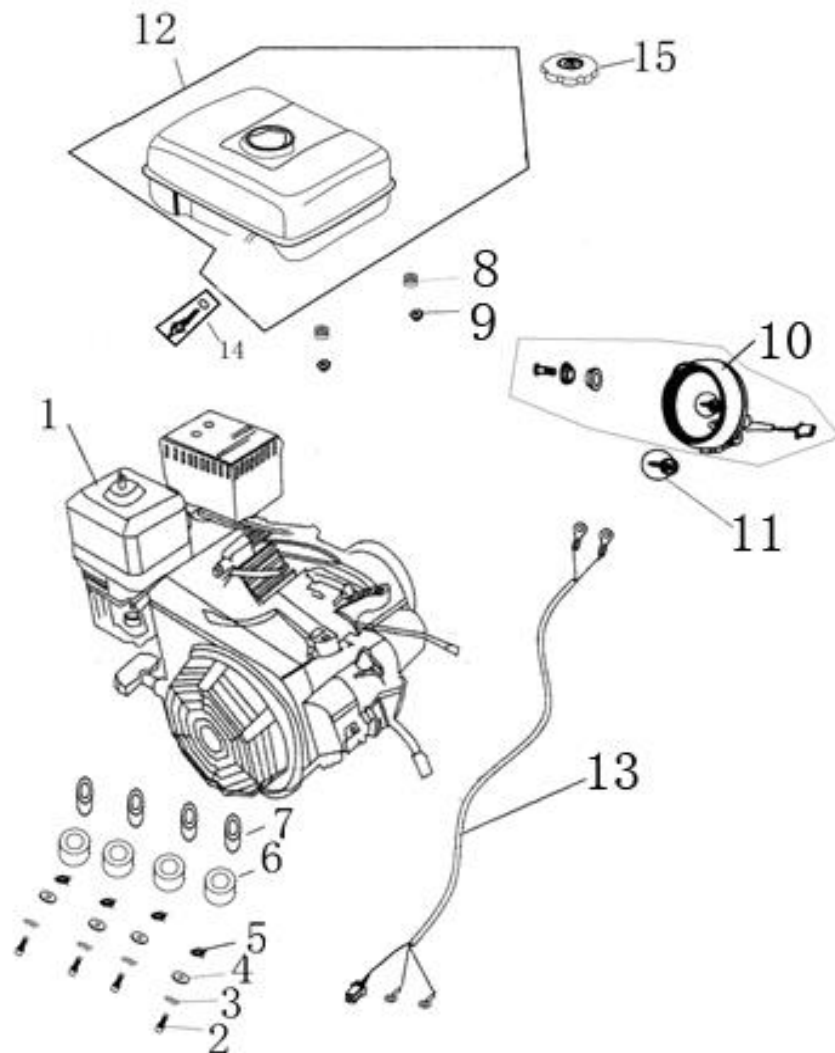

REAR WHEEL ASSY.

FIG.8

NO.	CODE	DESCRIPTION	QTY
1	54110-L	REAR RIM	1
2	44003-L	REAR TIRE 19x7-8	1
3	54100-L	REAR WHEEL ASSY.	1
4	54001-LA	REAR AXLE M14X1.5-345	1
5	54004-YL	REAR WHEEL SPACER BUSHING R $\Phi 22 \times \Phi 16-10.5$	1
6	54005-YL	REAR WHEEL SPACER BUSHING R $\Phi 22 \times \Phi 16-17.5$	1
7	54007-YL	BRAKE DISC	1
8	6202-2RS	BEARING 6202-2RS	2
9	44010-L	AIR VALVE	1
10	54011-YL	REAR WHEEL BEARING SPACER BUSHING	1
11	54006-L	GEAR-38T-420	1
12	578908025125	FLANGE BOLT M8X25	8
13	54006-PL	REAR WHEEL SPACER BUSHING L $\Phi 22 \times \Phi 16-36$	1
14	618708000150	LOCKING NUT M14*1.5	1
15	54030-L	CHAIN ADJUSTER COMP.	2

ENGINE

FIG.9

NO.	CODE	DESCRIPTION	QTY.
1	10000-L	ENGINE COMP. JF168FLH-7D	1
2	578708055125	FLANGE BOLT M8x55	4
3	930008000000	LOCKING WASHER φ8	4
4	970008000000	FLAT WASHER φ8	4
5	618708000125	LOCKING NUT M8	4
8	50001-80	FUEL TANK CUSHION Φ10*Φ22*4	2
9	617706000100	FLANGE NUT M6	2
10	81100-L	HEADLIGHT COMP	1
11	81101-L	HEADLIGHT BULB	1
12	50100-LB	FUEL TANK COMP.	1
13	80025-L	CABLE	1
14	JF168-N-08	FUEL TANK SWITCH	1
15	6.000.145-LB	FUEL TANK CAP	1

NO.	CODE	DESCRIPTION	QTY.
1	9.500.001-B	FRONT CLUTCH 80T w/ bearing	1
2	10011-LA	COLLAR $\Phi 30 \times \Phi 20 \times 18$	1
3	10012-LA	WASHER $\Phi 30 \times \Phi 20 \times 1$	2
4	9.300.008	BUSHING BOLCK	1
5	57870805512505	BOLT, M8X55, GB5787	1
6	9.100.018	BELT	1
7	9.500.010	DRIVEN PULLEY	1