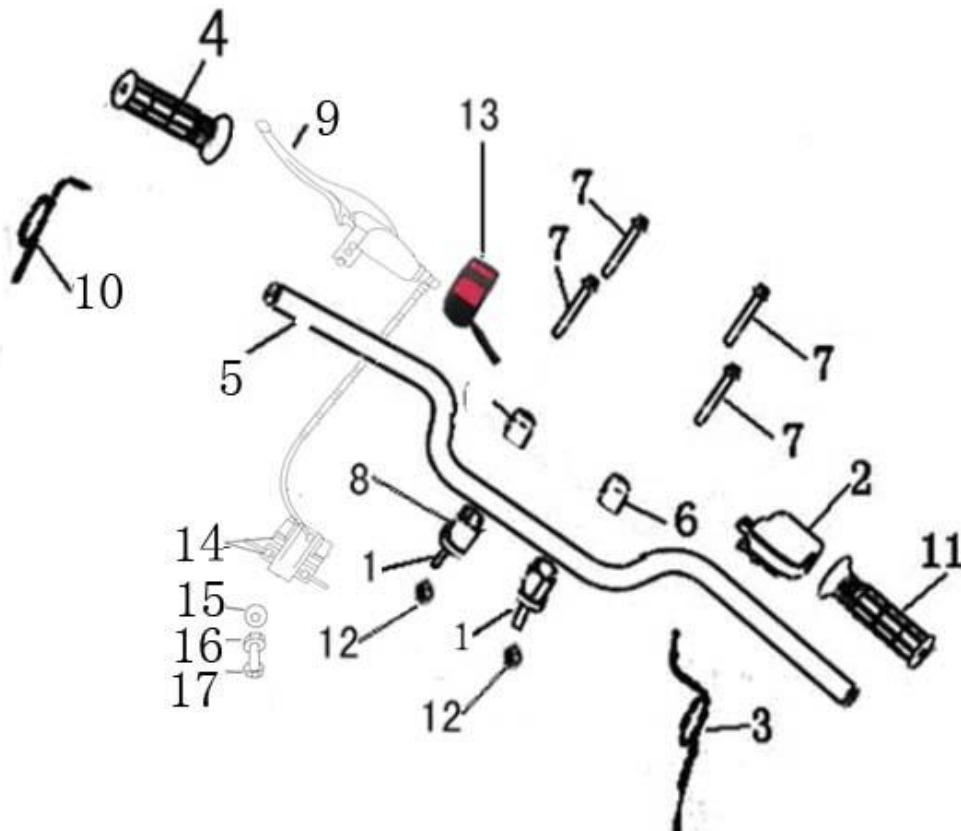

**MINI BIKE PARTS MANUAL**  
**( MB200-HB)**

**2018-01-12**

FRAME GROUP

FIG. 1-1

NO.	CODE	DESCRIPTION	QTY
1	57100-LB	FRAME BODY COMP.	1
2	58001-PL	DUMMY PLATE. L	1
3	58002-PL	DUMMY PLATE. R	1
4	618710000125	LOCKING NUT M10x1.25	7
5	578910020125	BOLT M10X1.25X20, GB5789	1
6	44105-YL	RR. BRAKE CONNECTING ROD	1
8	57891006012505	FLANGE BOLT M10*1.25*60	2
9	58210-PL	REAR SWING ARM	1
10	7.020.077	SHOCK ABSORBING BUSHING φ10*φ30*30/35	6
11	578906016125	FLANGE BOLT M6X16	6
12	58401-L	SIDE STAND SPRING	1

DRIVE ASSY

FIG. 2

NO.	CODE	DESCRIPTION	QTY
1	58210-LB	CLUTCH COVER MOUNTING PLATE (UP)	1
2	58220-LB	CLUTCH COVER MOUNTING PLATE (DOWN)	1
3	578908016125	FLANGE BOLT M8X16	4
4	6004-2RS	BEARING 6004-2RS	2
5	8.011.057-LA	TRANSITIONAL SHAFT	1
6	8011077080G000	OUTPUT GEAR-10T-420	1
7	618716000150	LOCKING NUT M16X1.5	1
8	58209-PL1	KEY 5X5-70	1
9	420-104	DRIVE CHAIN 420-104	1
10	420-10	420 CHAIN MASTER LINK	1
11	578906012100	FLANGE BOLT M6X12	2
12	58003-PL	CHAIN COVER	1

REAR SHOCK ASSY.

FIG.3

NO.	CODE	DESCRIPTION	QTY.
1	63100-LA	SHOCK ABSORBER ASSY. RR	2
2	578710040125	FLANGE BOLT M10*1.25*40	4
3	618710000125	LOCKING NUT M10X1.25	4

HANDLE BAR ASSY.

FIG.4

NO.	CODE	DESCRIPTION	QTY.
1	578108030125	BOLT M10X27X1.25	2
2	40510-L	THROTTLE BRAK CET COMP.	1
3	60120-L	THROTTLE CABLE COMP.	1
4	58193-N	GRIP L.	1
5	40101-L	HANDLEBAR	1
6	43014-L	HANDLEBAR UPPER FIXED SEAT	2
7	578708030125	FLANGE BOLT M8X30	4
8	43015-L	HANDLEBAR LOWER FIXED SEAT	2
9	45100-YL	BRAKE ASSY	1
10	40270-L	BRAKE CABLE	1
11	40520-L	GRIP R.	1
12	618710000125	LOCKING NUT M10*1.25	2
13	40600-L	ENGINE STOP BUTTON	1
14	45110-YL	REAR BRAKE PADS.RR.(OUTSIDE, INSIDE)	2
15	578708025125	WASHER 8	2
16	930008000000	WASHER 8	2
17	970008000000	WASHER PLATE 8	2