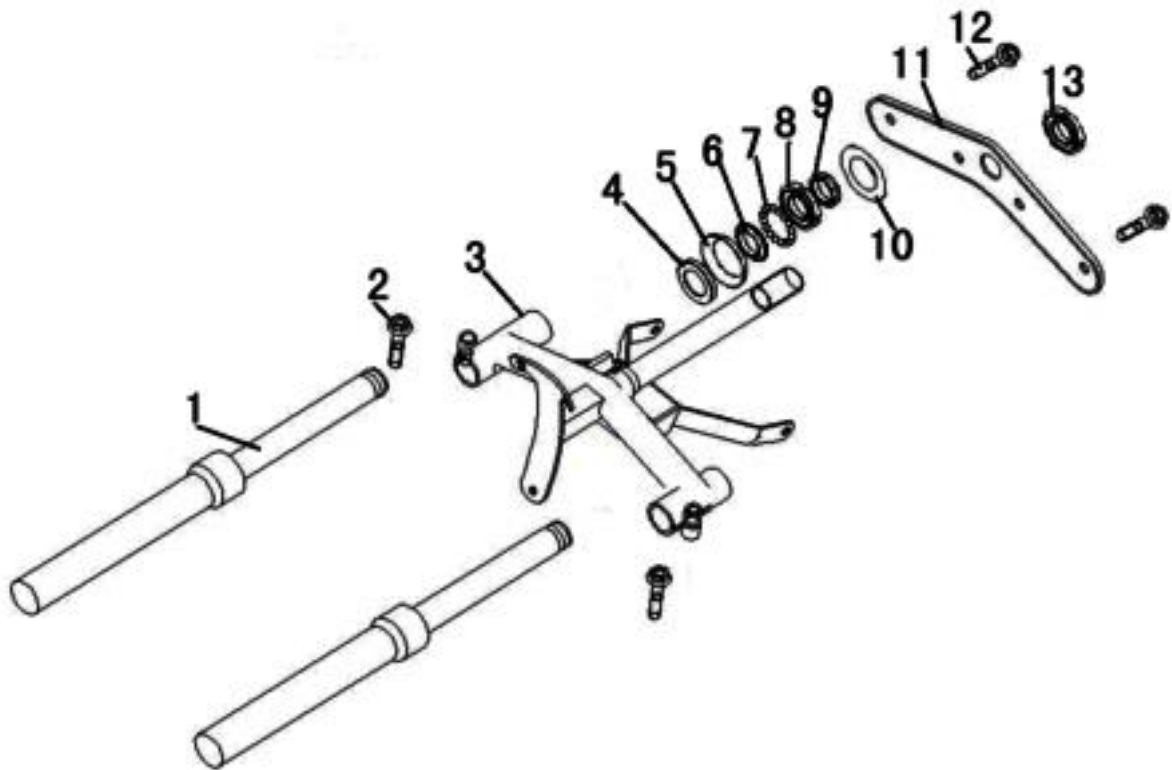

FRONT FORK ASSY

FIG.5

NO.	CODE	DESCRIPTION	QTY.
1	40320-PL	SHOCK ABSORBER ASSY. FR	2
2	578710035125	FLANGE BOLT M10X1.25X35	2
3	43100-PL	FRONT FORK WELDING COMP.	1
4	43004-L	LOWER BEARING STEEL BOWL	1
5	43003-L	LOWER BEARING PROCURED BOWL	1
6	43002-L	UPPER BEARING STEEL BOWL	1
7	43005-L	BALL BEARING	2
8	43001-L	UPPER BEARING PROCURED BOWL	1
9	43008-L	FRONT FORK BOLT M25*1	1
10	58001-L	STEERING SHAFT WASHER	1
11	43102-L	CONNECTING PLATE	4
12	57891002512505	FLANGE BOLT M10x1.5x25, GB5789	2
13	43008-L	FRONT FORK BOLT M25*1	1