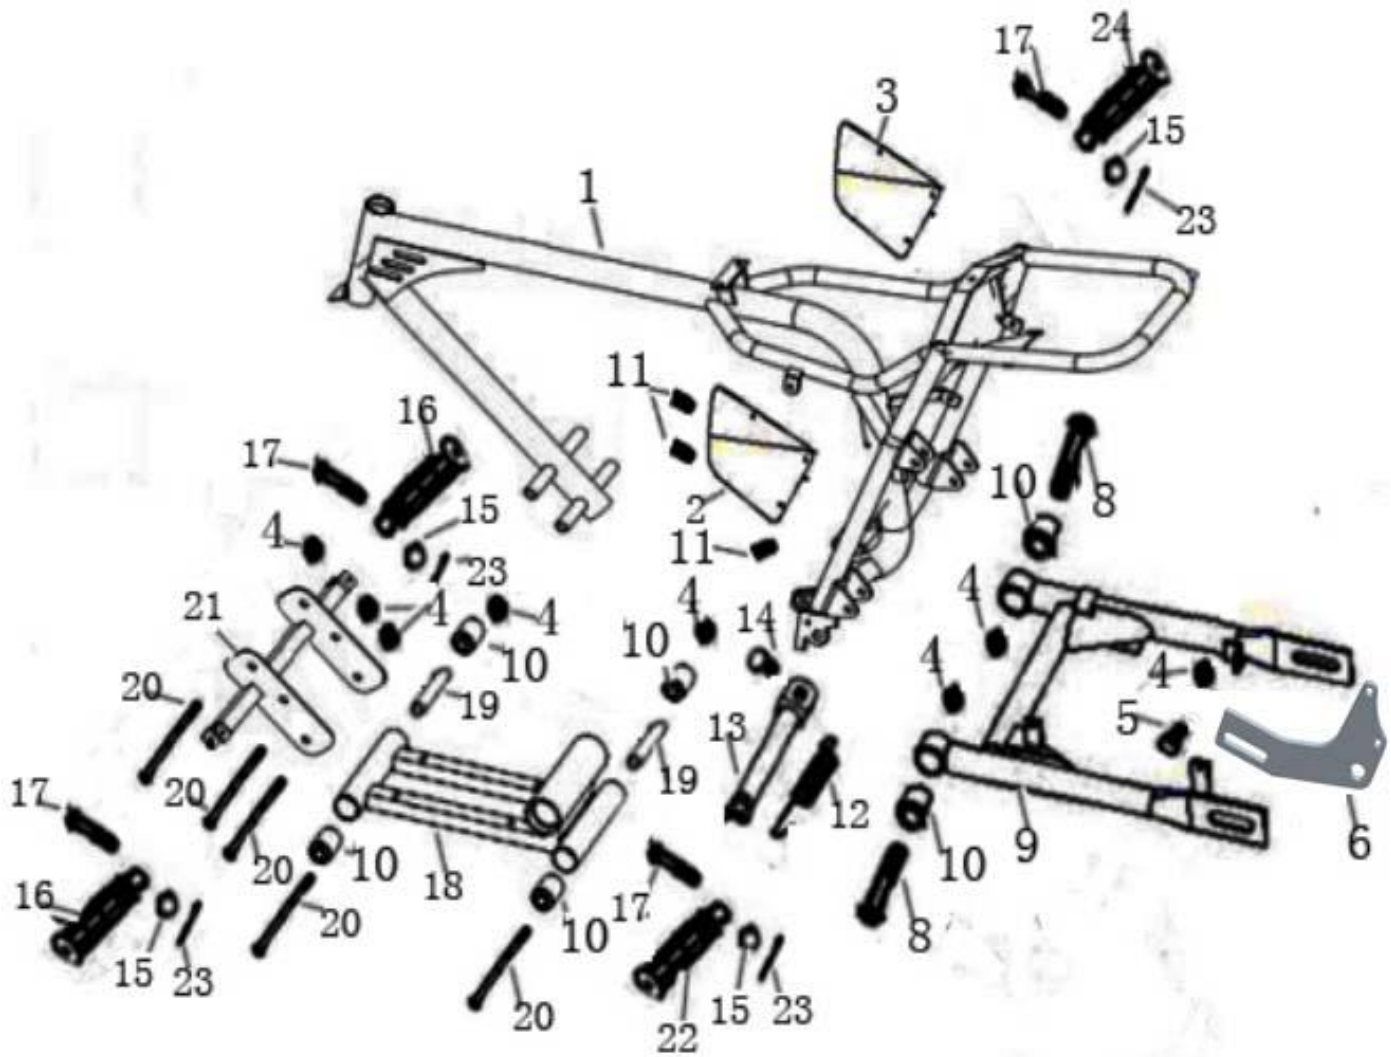

**MINI BIKE PARTS MANUAL**  
**( MB200-HB)**

**2018-01-12**

FRAME GROUP

FIG. 1-1

NO.	CODE	DESCRIPTION	QTY
1	57100-LB	FRAME BODY COMP.	1
2	58001-PL	DUMMY PLATE. L	1
3	58002-PL	DUMMY PLATE. R	1
4	618710000125	LOCKING NUT M10x1.25	7
5	578910020125	BOLT M10X1.25X20, GB5789	1
6	44105-YL	RR. BRAKE CONNECTING ROD	1
8	57891006012505	FLANGE BOLT M10*1.25*60	2
9	58210-PL	REAR SWING ARM	1
10	7.020.077	SHOCK ABSORBING BUSHING φ10*φ30*30/35	6
11	578906016125	FLANGE BOLT M6X16	6
12	58401-L	SIDE STAND SPRING	1

FRAME GROUP

FIG. 1-2

NO.	CODE	DESCRIPTION	QTY
13	58410--PL	SIDE STAND	1
14	58402-L	SIDE STAND BOLT	1
15	96000600000002	WASHER $\phi 6$ , GB96	4
16	58510-L	PEDAL	2
17	88200060350002	PIN $\phi 6 \times 35$	4
18	58040-LB	ENGINE LIFTING BRACKET	1
19	58011-LA	ENGINE BRACKET SPACER	1
20	578910170125	FLANGE BOLT M10X1.25X170	4
21	58050-LA	ENGINE PYLON FIXED	1
22	58520-LB	PEDAL.RR.L	1
23	GB911502000002	COTTER PIN $\phi 1.5 \times 20$	4
24	58530-LB	PEDAL.RR.R	1

DRIVE ASSY

FIG. 2

NO.	CODE	DESCRIPTION	QTY
1	58210-LB	CLUTCH COVER MOUNTING PLATE (UP)	1
2	58220-LB	CLUTCH COVER MOUNTING PLATE (DOWN)	1
3	578908016125	FLANGE BOLT M8X16	4
4	6004-2RS	BEARING 6004-2RS	2
5	8.011.057-LA	TRANSITIONAL SHAFT	1
6	8011077080G000	OUTPUT GEAR-10T-420	1
7	618716000150	LOCKING NUT M16X1.5	1
8	58209-PL1	KEY 5X5-70	1
9	420-104	DRIVE CHAIN 420-104	1
10	420-10	420 CHAIN MASTER LINK	1
11	578906012100	FLANGE BOLT M6X12	2
12	58003-PL	CHAIN COVER	1

NO.	CODE	DESCRIPTION	QTY.
1	9.500.001-B	FRONT CLUTCH 80T w/ bearing	1
2	10011-LA	COLLAR $\Phi 30 \times \Phi 20 \times 18$	1
3	10012-LA	WASHER $\Phi 30 \times \Phi 20 \times 1$	2
4	9.300.008	BUSHING BOLCK	1
5	57870805512505	BOLT, M8X55, GB5787	1
6	9.100.018	BELT	1
7	9.500.010	DRIVEN PULLEY	1